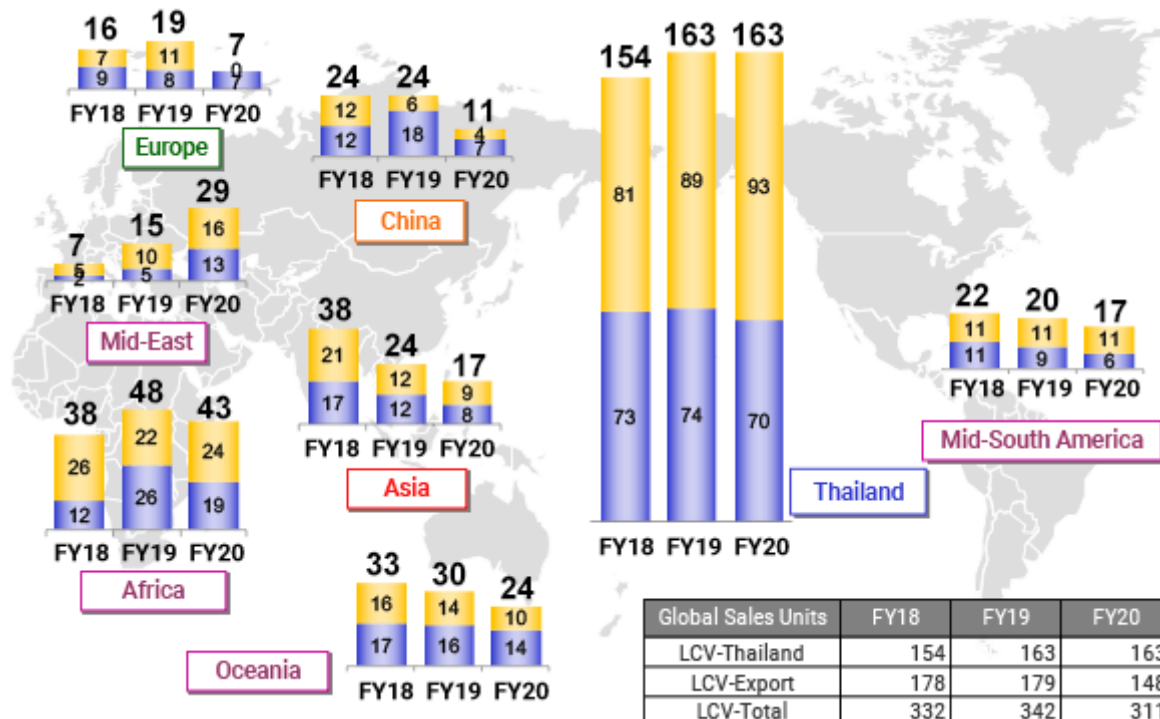

Global Sales

Global Sales

Global Sales Units-CV: K-units -

Global Sales Units-LCV: K-units -

ISUZU Global Production - Country Segment, Diesel Engine: K-units -
Industrial Engine Global Shipment- K-Units-