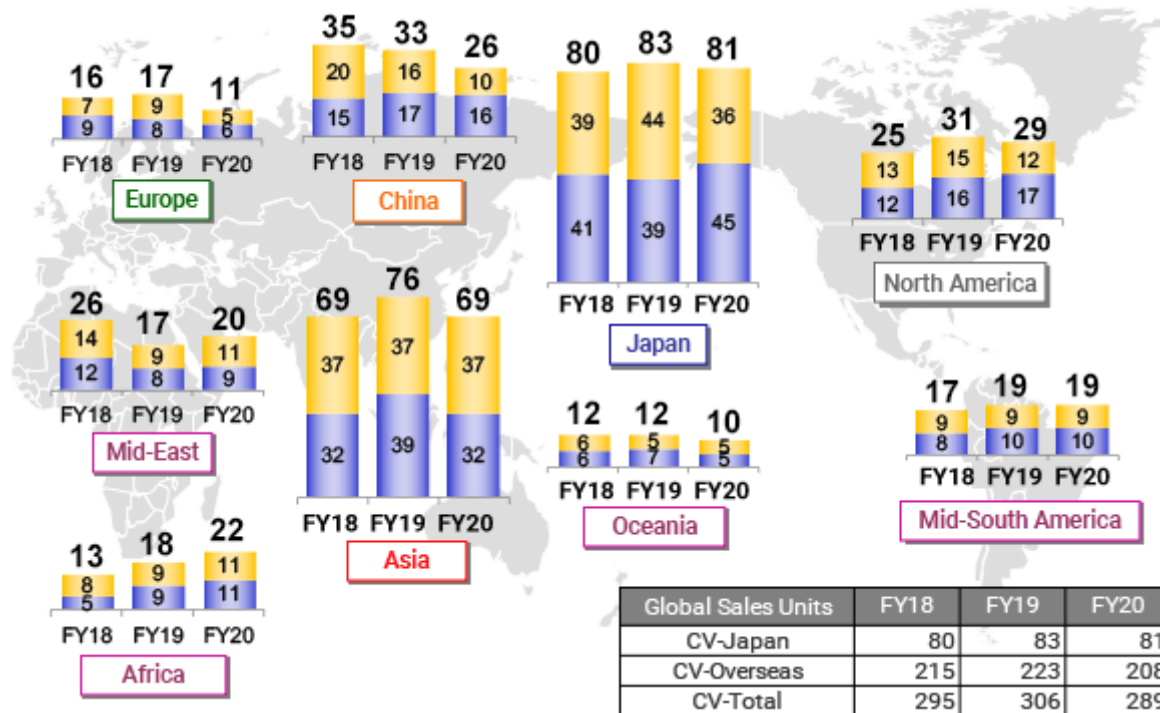

Global Sales

Global Sales

Global Sales Units-CV: K-units -

Global Sales Units-LCV: K-units -

ISUZU Global Production - Country Segment, Diesel Engine: K-units -
Industrial Engine Global Shipment- K-Units-