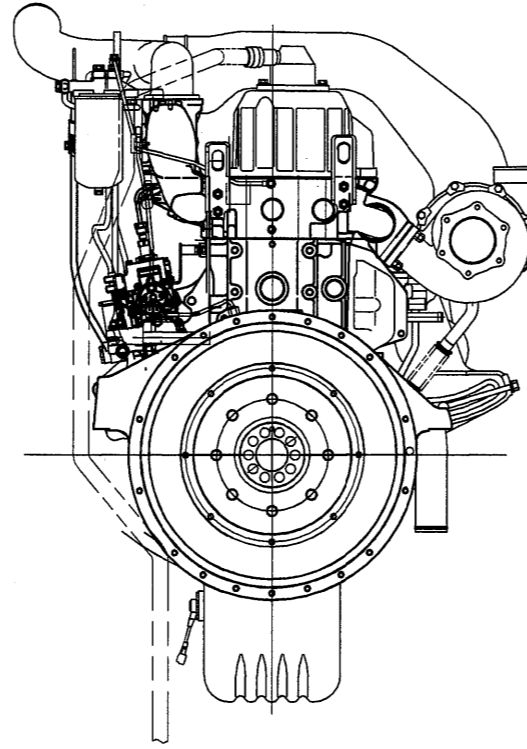

# ISUZU DIESEL ENGINE 6WG1TC

1016

1741

1340