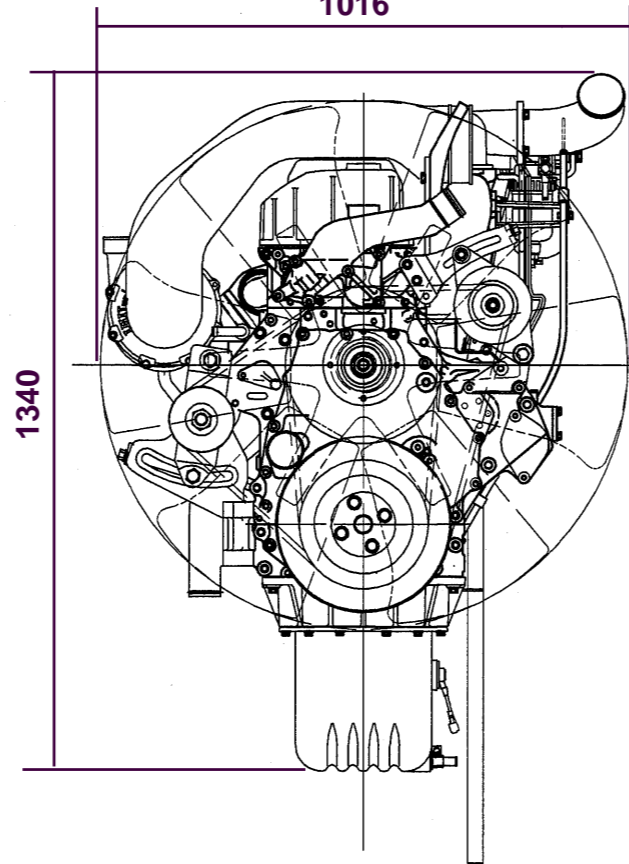

# ISUZU DIESEL ENGINE 6WG1TC

1016

1741

1340