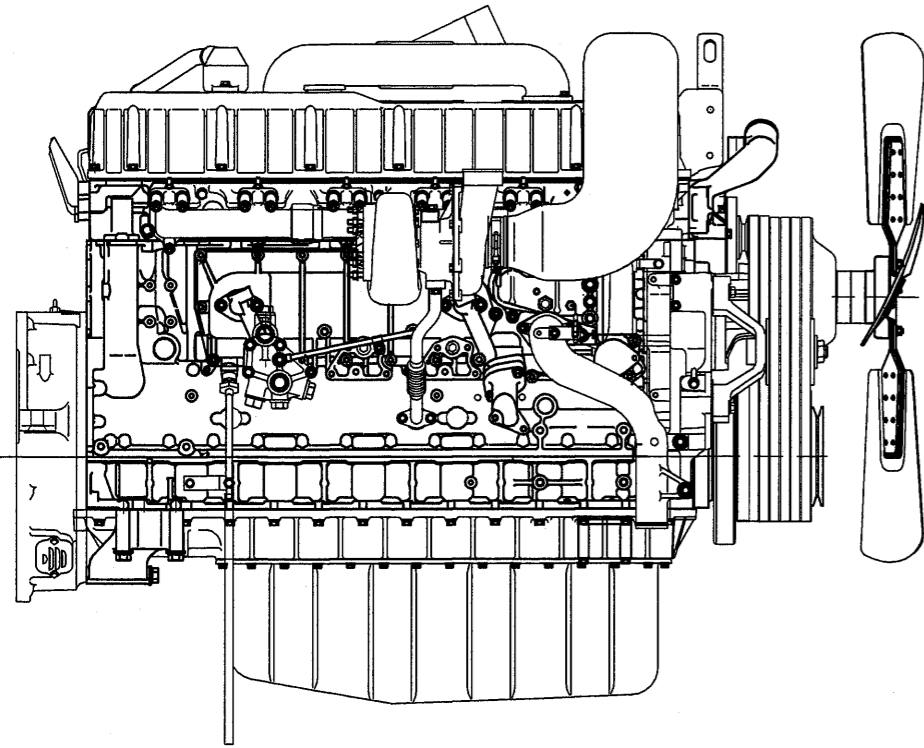

# ISUZU DIESEL ENGINE 6WG1TC

1016

1741

1340