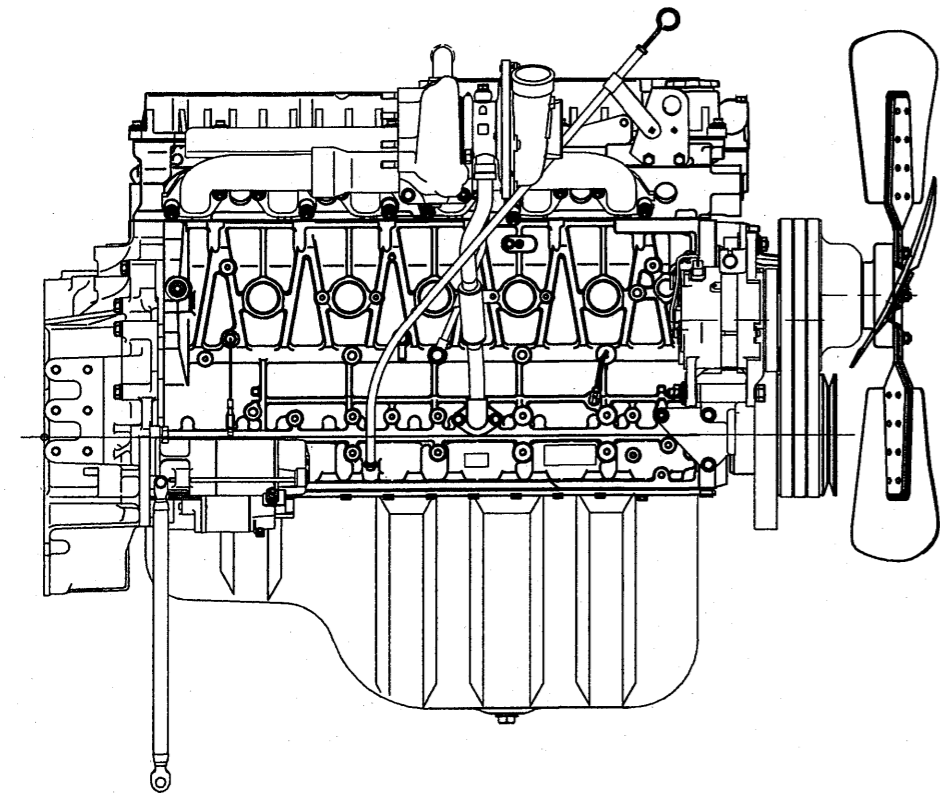

ISUZU DIESEL ENGINE 6HK1TC

880.5

1330