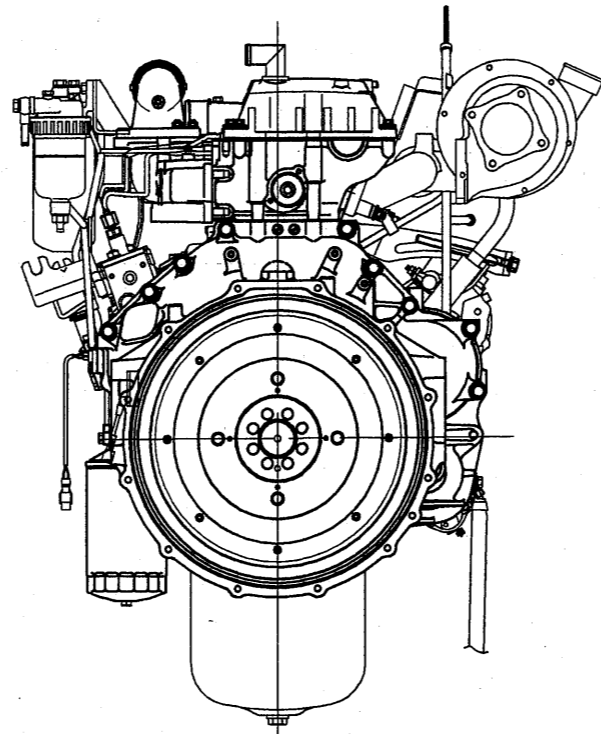

ISUZU DIESEL ENGINE 6HK1TC

880.5

1330