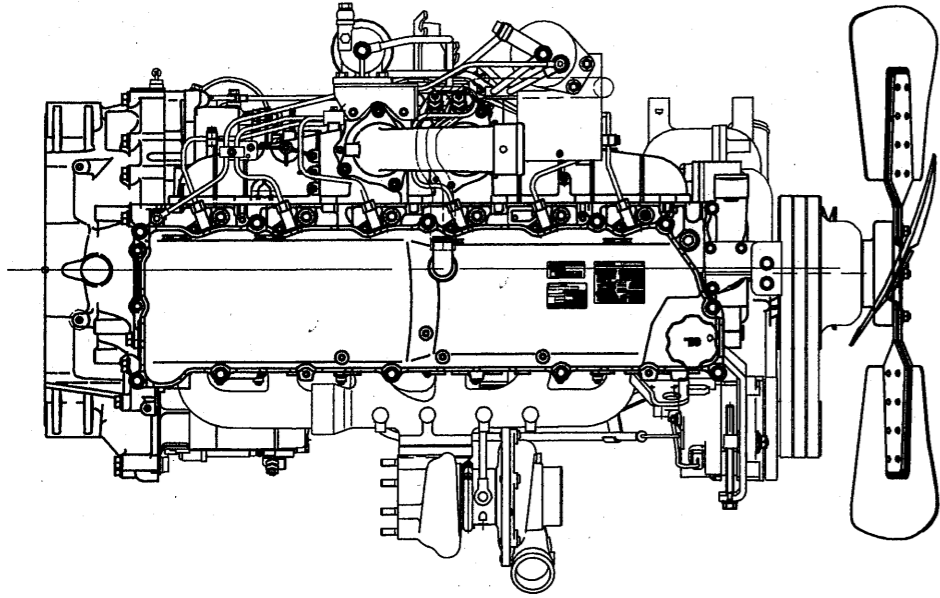

ISUZU DIESEL ENGINE 6HK1TC

880.5

1330