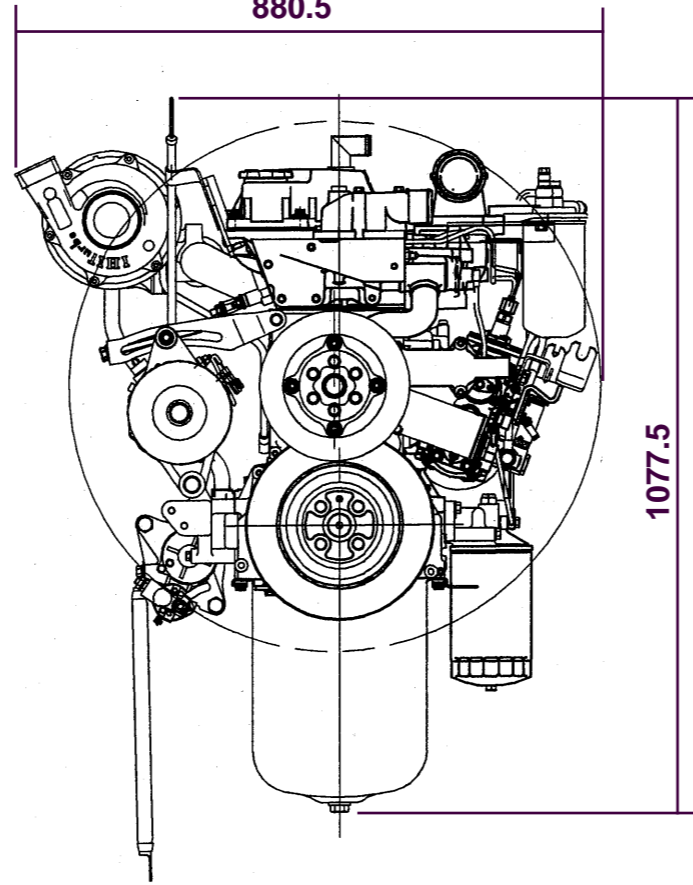

ISUZU DIESEL ENGINE 6HK1TC

880.5

1330