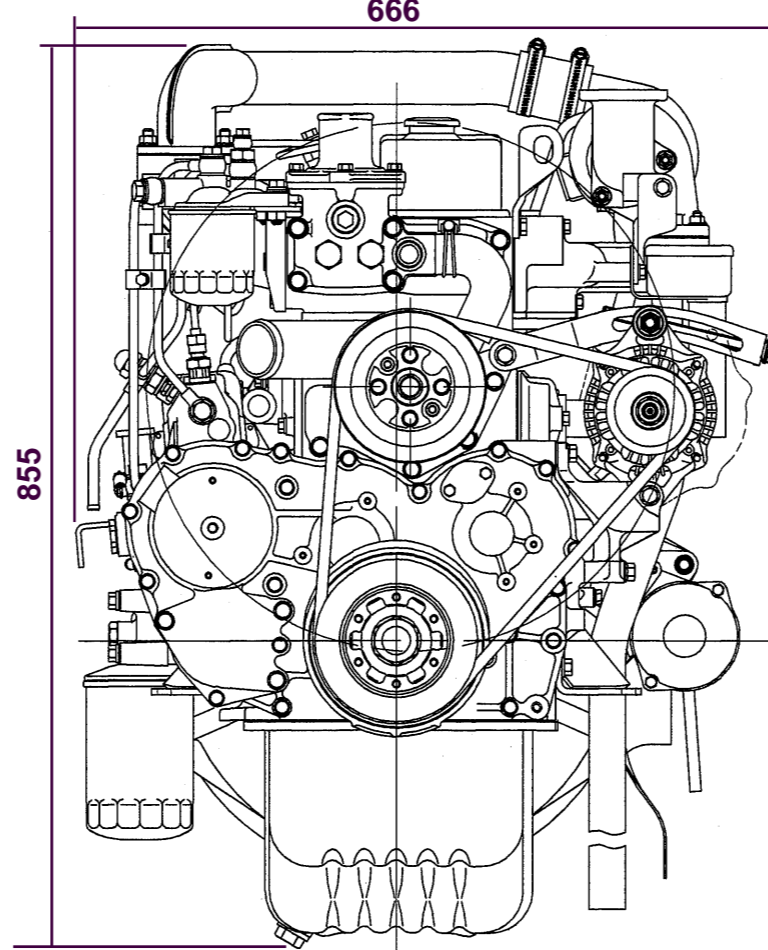

ISUZU DIESEL ENGINE 4BG1T

666

855

934.5