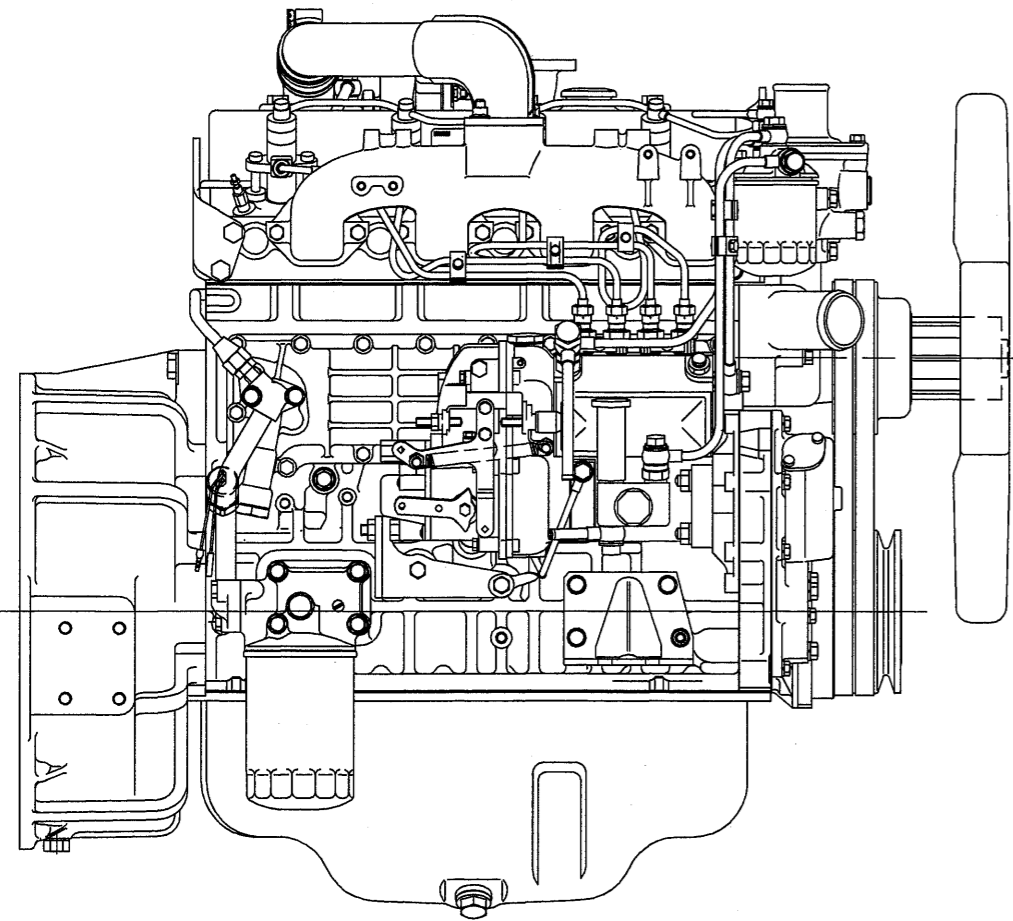

ISUZU DIESEL ENGINE 4BG1T

666

855

934.5