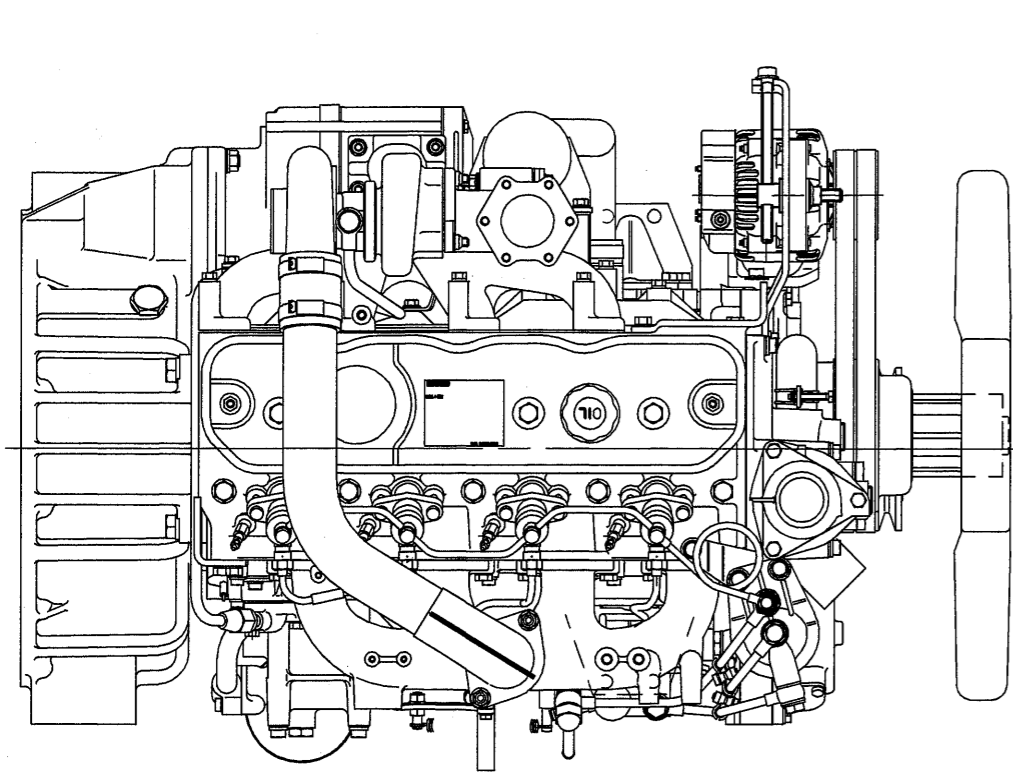

ISUZU DIESEL ENGINE 4BG1T

666

855

934.5