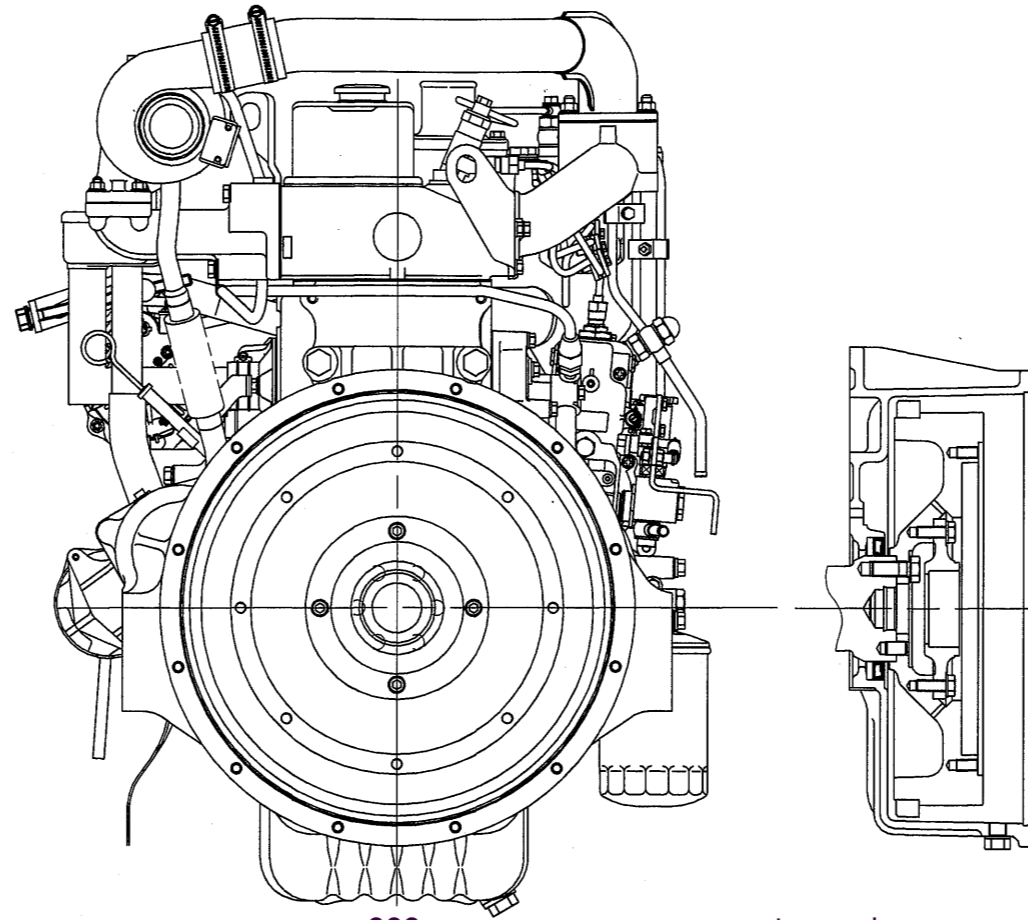

ISUZU DIESEL ENGINE 4BG1T

666

855

934.5